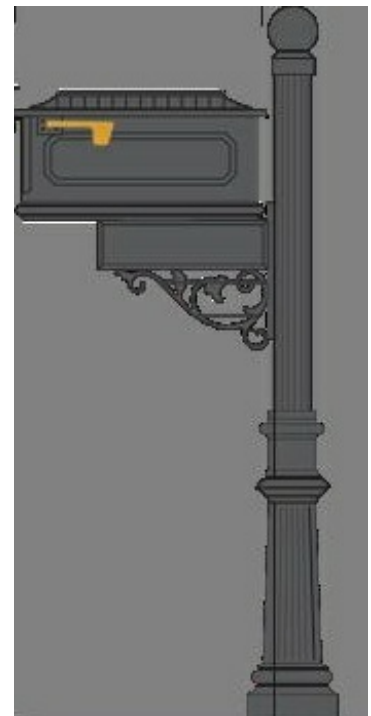

Creative provided a total of 586 decorative, aluminum mailboxes for the community. Each mailbox has reflective gold vinyl letters and a gold flag.

To learn more about our custom, decorative mailboxes and other ways to add curb appeal to your neighborhood or home visit www.CreativeMailboxDesigns.com or call 877.818.7180.